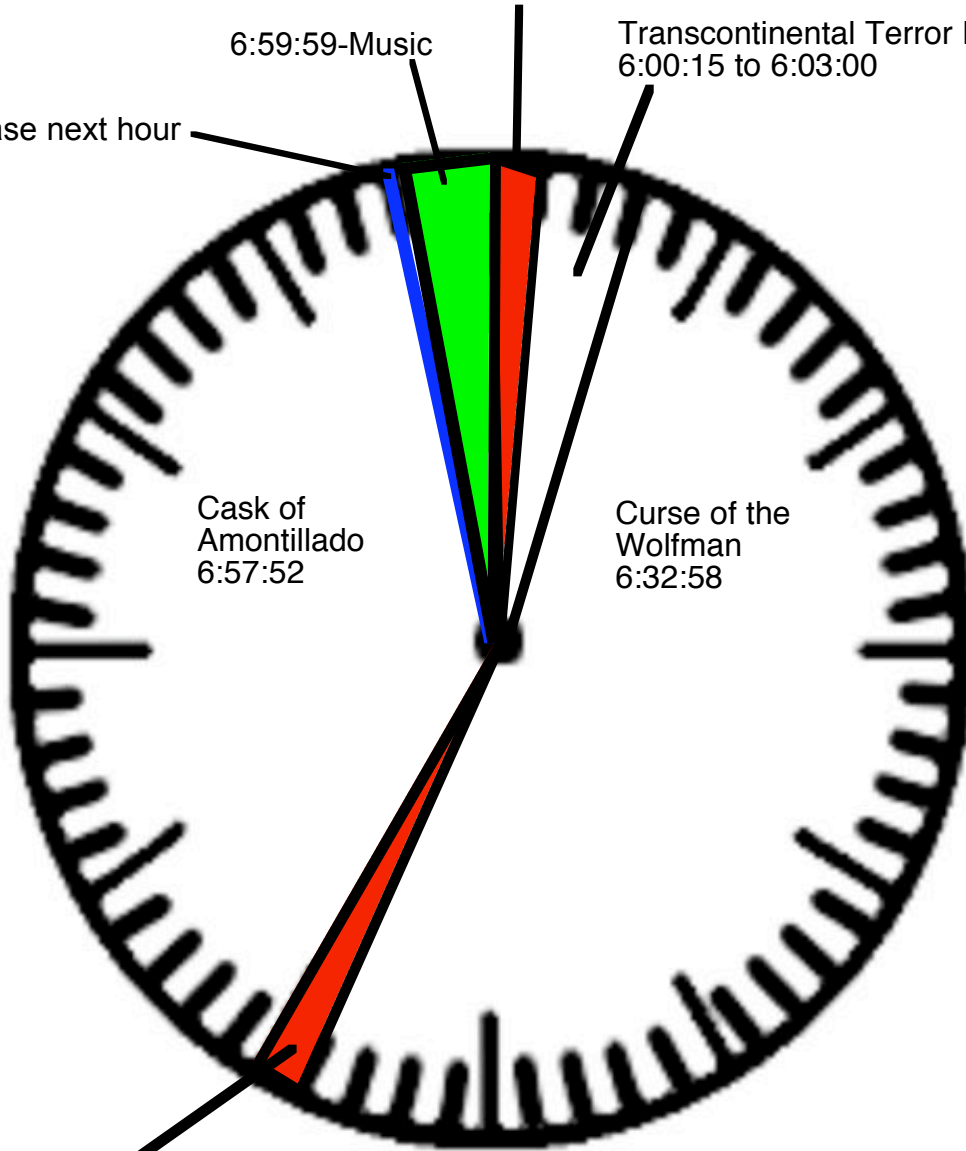

TRANSCONTINENTAL TERROR 6pm (Central)

Featured Group:

**Wireless Theatre Company
London**

6:00:04-Train Background

6:00:05-Sound Stages ID

6:00:15-Train Background

Transcontinental Terror Main Intrc
6:00:15 to 6:03:00

6:59:59-Music

6:58:18-Tease next hour

Cask of
Amontillado
6:57:52

Curse of the
Wolfman
6:32:58

6:33:08-Outtro

6:34:08-Break

6:34:18-We're Back message

TRANSCONTINENTAL TERROR 7pm (Central)

8:00:56-Final Rune Intro

8:57:29-Tease next hour

Dark Passenger
8:22:19

Intensive Care
8:56:41

8:22:29-Outtro
8:23:29-Break
8:23:39-We're Back message

TRANSCONTINENTAL TERROR
9pm (Central)

Featured Group:
Chatterbox Audio Theater
Memphis, Tennessee