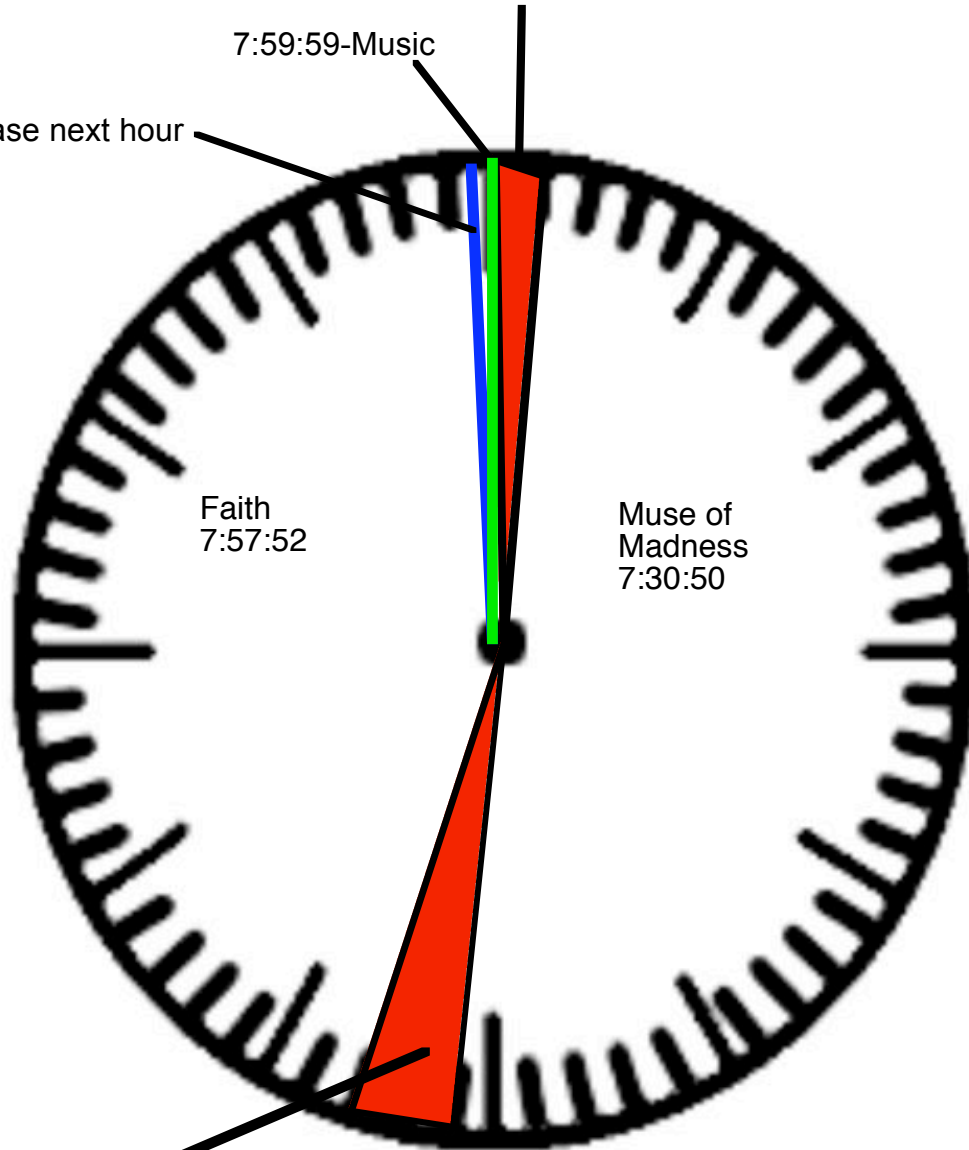

TRANSCONTINENTAL TERROR 7pm (Central)

Featured Group:

**Electric Vicuna Productions
Halifax, NS Canada**

7:00:04-Train Background
7:00:05-Sound Stages ID
7:00:15-Train Background

7:59:59-Music

7:59:17-Tease next hour

7:31:00-Outtro

7:32:00-Break

7:32:10-We're Back message