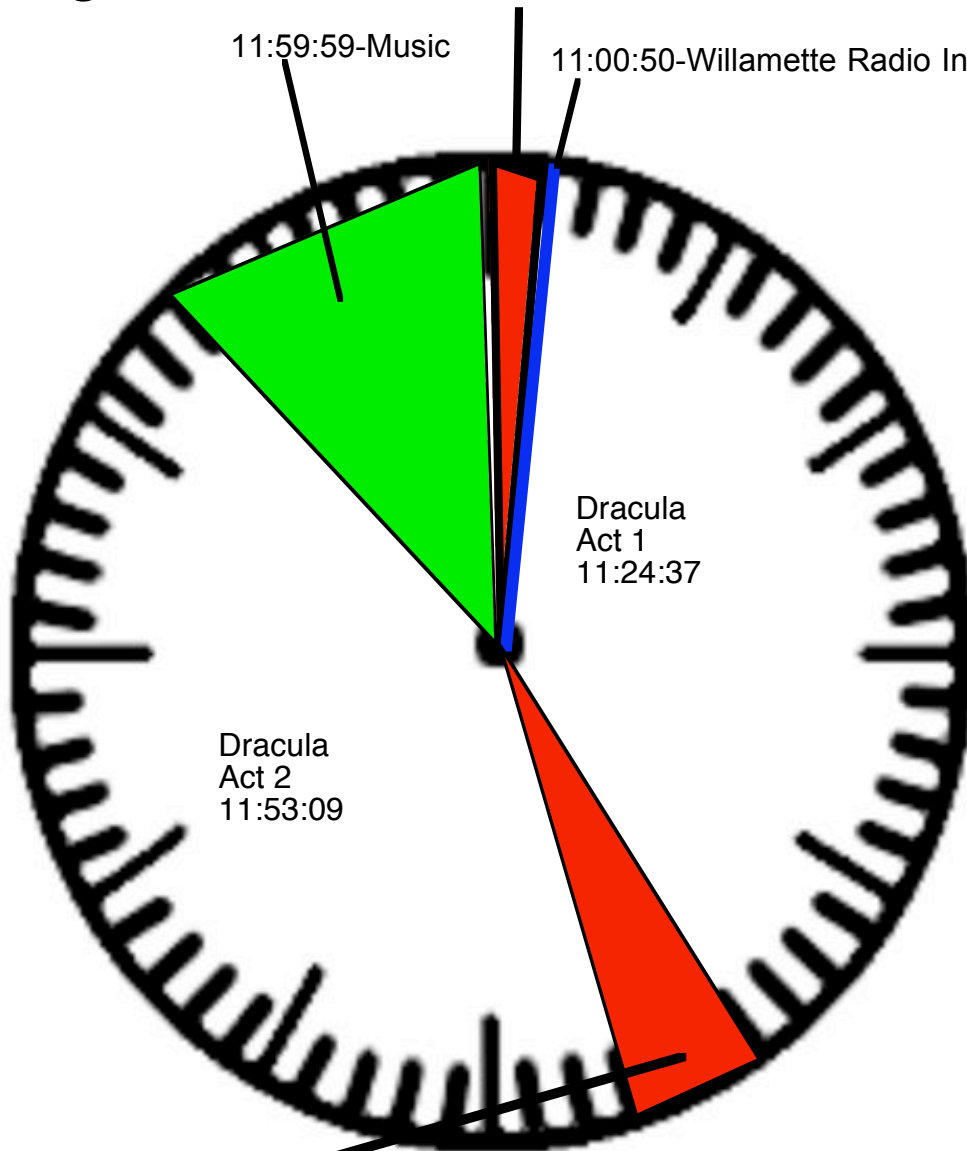

TRANSCONTINENTAL TERROR 11 pm (Central)

Featured Group:

**Willamette Radio Workshop
Portland, Oregon**

11:00:04-Train Background
11:00:05-Sound Stages ID
11:00:15-Train Background

11:59:59-Music

11:00:50-Willamette Radio Intro

Dracula
Act 1
11:24:37

Dracula
Act 2
11:53:09

11:24:47-Outtro
11:26:37-Break
11:26:47-We're Back message