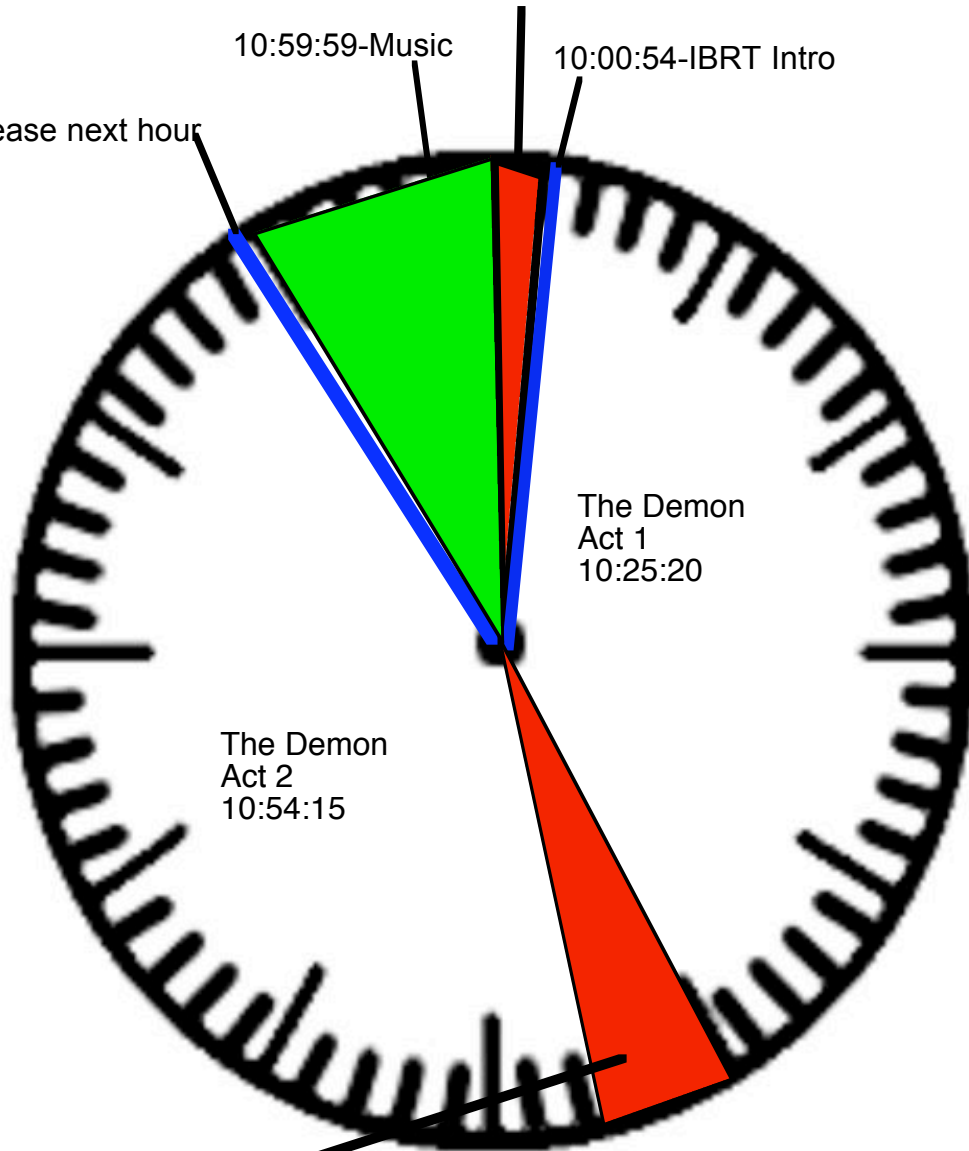

8:00:56-Final Rune Intro

8:57:29-Tease next hour

Dark Passenger
8:22:19

Intensive Care
8:56:41

8:22:29-Outtro
8:23:29-Break
8:23:39-We're Back message

TRANSCONTINENTAL TERROR
9pm (Central)

Featured Group:
Chatterbox Audio Theater
Memphis, Tennessee

Acquire live stream
from WKNO, Memphis
until 9:59:59

TRANSCONTINENTAL TERROR 10pm (Central)

Featured Group:
Icebox Radio Theater
Int'l Falls, Minnesota

10:00:04-Train Background
10:00:05-Sound Stages ID
10:00:15-Train Background

10:59:59-Music

10:00:54-IBRT Intro

10:54:32-Tease next hour

The Demon
Act 1
10:25:20

The Demon
Act 2
10:54:15

10:25:30-Outtro
10:27:30-Break
10:27:40-We're Back message

TRANSCONTINENTAL TERROR 11 pm (Central)