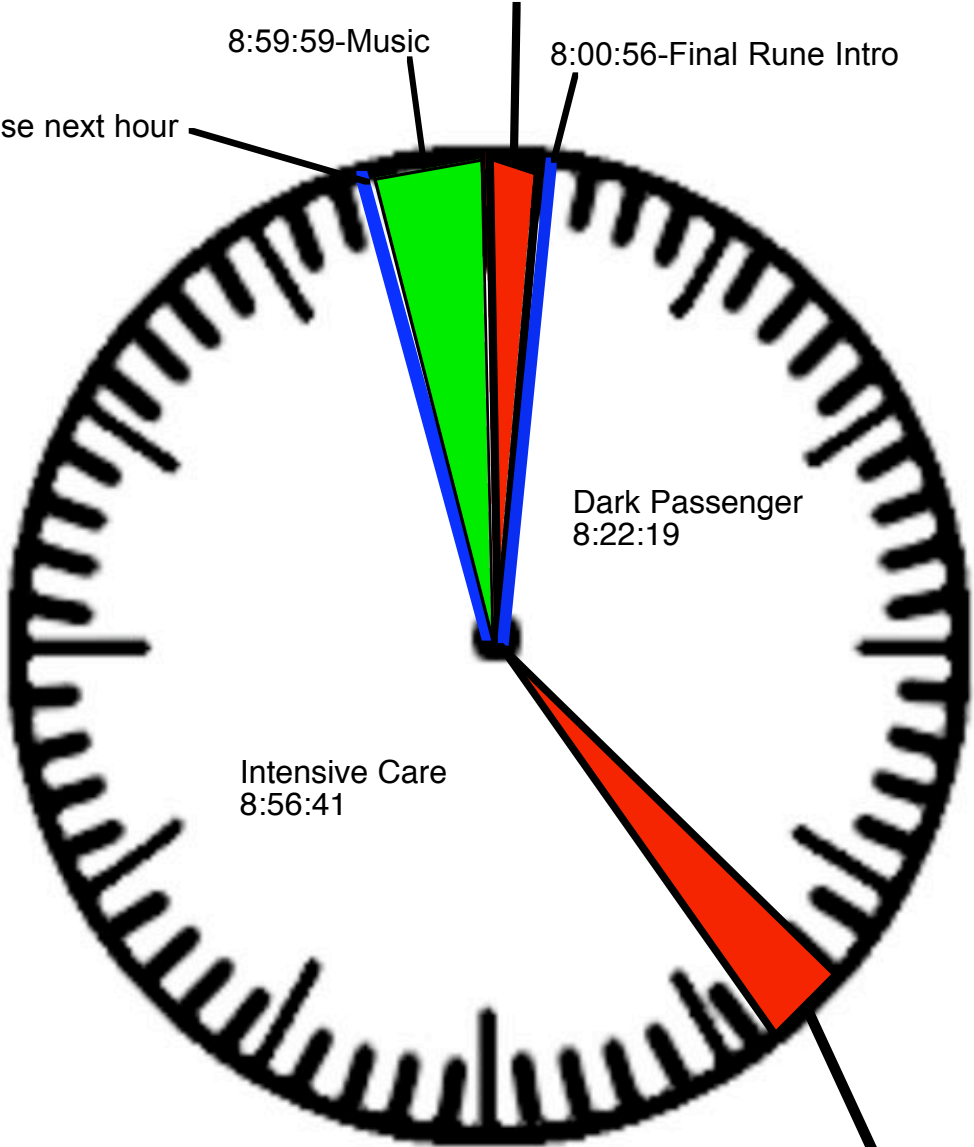

TRANSCONTINENTAL TERROR 6pm (Central)

Featured Group:

**Wireless Theatre Company
London**

6:00:04-Train Background

6:00:05-Sound Stages ID

6:00:15-Train Background

Transcontinental Terror Main Intrc
6:00:15 to 6:03:00

7:32:10-We're Back message

TRANSCONTINENTAL TERROR

8pm (Central)

**Featured Group:
Final Rune Productions,
Portland, Maine**

8:00:04-Train Background
8:00:05-Sound Stages ID
8:00:15-Train Background

8:59:59-Music

8:00:56-Final Rune Intro

8:57:29-Tease next hour

Dark Passenger
8:22:19

Intensive Care
8:56:41

8:22:29-Outtro
8:23:29-Break
8:23:39-We're Back message

TRANSCONTINENTAL TERROR
9pm (Central)

Featured Group:
Chatterbox Audio Theater
Memphis, Tennessee

Acquire live stream
from WKNO, Memphis
until 9:59:59

TRANSCONTINENTAL TERROR 10pm (Central)

Featured Group:
Icebox Radio Theater
Int'l Falls, Minnesota

10:00:04-Train Background
10:00:05-Sound Stages ID
10:00:15-Train Background